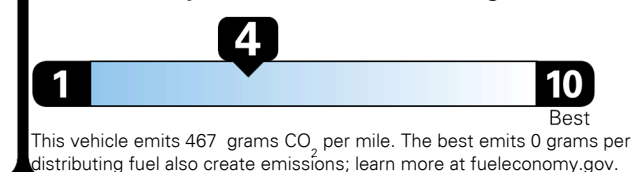

22 MPG
highway

5.3 gallons per 100 miles

Standard SUVs range from 12 to 115 MPG. The best vehicle rates 146 MPGe.

You spend \$8,000
more in fuel costs over 5 years compared to the average new vehicle.

Annual fuel cost \$3,300

Fuel Economy & Greenhouse Gas Rating (tailpipe only)

Smog Rating (tailpipe only)

Actual results will vary for many reasons, including driving conditions and how you drive and maintain your vehicle. The average new vehicle gets 29 MPG and costs \$8,500 to fuel over 5 years. Cost estimates are based on 15,000 miles per year at \$ 4.15 per gallon. MPGe is miles per gasoline gallon equivalent. Vehicle emissions are a significant cause of climate change and smog.