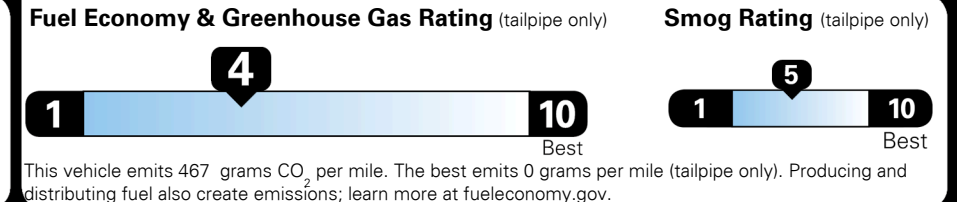

Actual results will vary for many reasons, including driving conditions and how you drive and maintain your vehicle. The average new vehicle gets 29 MPG and costs $8,500 to fuel over 5 years. Cost estimates are based on 15,000 miles per year at $ 4.15 per gallon. MPGe is miles per gasoline gallon equivalent. Vehicle emissions are a significant cause of climate change and smog.

fueleconomy.gov
Calculate personalized estimates and compare vehicles

GOVERNMENT 5-STAR SAFETY RATINGS

Overall Vehicle Score ★ ★ ★ ★ ★

Based on the combined rating of frontal, side and rollover. Should ONLY be compared to other vehicles of similar size and weight.

Frontal Crash	Driver	★ ★ ★ ★
Passenger		★ ★ ★ ★
Based on the risk of injury in a frontal impact. Should ONLY be compared to other vehicles of similar size and weight.		
Side Crash	Front seat	★ ★ ★ ★ ★
	Rear seat	★ ★ ★ ★ ★
Based on the risk of injury in a side impact.		
Rollover		★ ★ ★ ★
Based on the risk of rollover in a single-vehicle crash.		

Manufacturer's suggested retail price includes manufacturer's recommended pre-delivery service. Gasoline license and title fees state and local taxes and dealer installed options and accessories are not included in the manufacturer's suggested retail price. This label has been affixed to this vehicle by Genesis Motor America, pursuant to the requirements of 15 U.S.C. 1231 et seq. which prohibits its removal or alteration prior to delivery to the ultimate purchaser.

Star ratings range from 1 to 5 stars (★★★★★) with 5 being the highest.
Source: National Highway Traffic Safety Administration (NHTSA).
www.safercar.gov or 1-888-327-4236

PARTS CONTENT INFORMATION

FOR VEHICLES IN THIS CARLINE: U.S./CANADIAN PARTS CONTENT: 3 %

MAJOR SOURCES OF FOREIGN PARTS CONTENT: KOREA: 80 %

FOR THIS VEHICLE: FINAL ASSEMBLY POINT: ULSAN, KOREA

COUNTRY OF ORIGIN:

ENGINE: KOREA **TRANSMISSION: KOREA**

Note: Parts content does not include final assembly, distribution, or other non-parts costs.