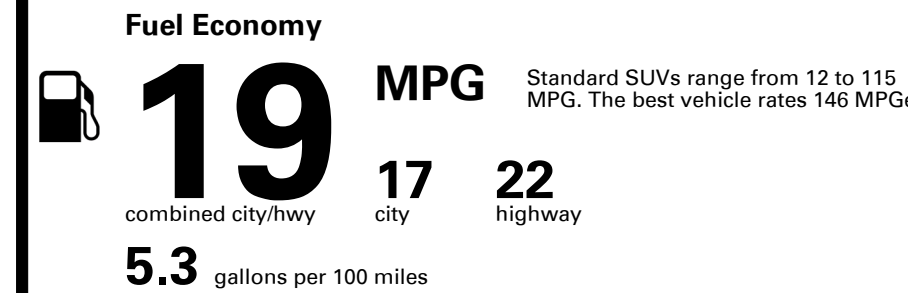

Manufacturer's Suggested Retail Price: \$87,650.00

ADDED FEATURES:

- *SAVILE SILVER(SSS) Paint \$650.00

SOLD TO: MA708 SHIPPED TO: MA708
 GENESIS OF BRAINTREE
 575 QUINCY AVENUE
 BRAINTREE MA 02184

VIN: KMUJBESC4TU335212	EXTERIOR COLOR: SAVILE SILVER	INTERIOR/SEAT COLOR: ULTRAMARINE BLUE W/
MODEL: V04F2A65	PORT OF ENTRY: PH	TRANSPORT: TRUCK
EMISSIONS: This vehicle is certified to meet emission requirements in all 50 states		ACCESSORY WEIGHT: 1 lbs./ 0 kgs.

Inland Freight & Handling : \$1,495.00

TOTAL PRICE: \$89,795.00

EPA DOT Fuel Economy and Environment

Gasoline Vehicle

You spend \$8,000
 more in fuel costs over 5 years compared to the average new vehicle.