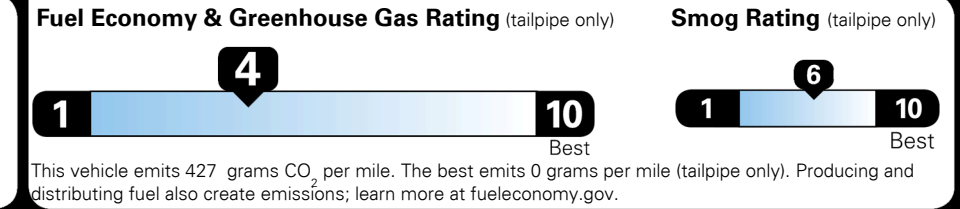

2.5T SELECT FEATURES

- 20-inch Alloy Wheels
- Panoramic Sunroof
- Premium Finish Trim
- Heated Steering Wheel
- Manual Rear Side Sunshades
- Genesis Digital Key

Full Tank of Gas

GENESIS WARRANTY

- 5-year/60,000-mile New Vehicle Warranty*
- 10-year/100,000-mile Powertrain Warranty*
- 7-year/Unlimited-mile Anti-perforation Warranty*
- Limited warranties, see retailer for details

Manufacturer's Suggested Retail Price: $63,750.00

ADDED FEATURES:

- *UYUNI WHITE(UYH) Paint $650.00

SOLD TO: MA708   **SHIPPED TO: MA708**
GENESIS OF BRAINTREE
575 QUINCY AVENUE
BRAINTREE MA 02184

VIN: KMUHGESBXTU330734	EXTERIOR COLOR: UYUNI WHITE	INTERIOR/SEAT COLOR: OBSIDIAN BLACK/OBSIDIAN
MODEL: V0412A45	PORT OF ENTRY: PH	TRANSPORT: TRUCK
EMISSIONS: This vehicle is certified to meet emission requirements in all 50 states		ACCESSORY WEIGHT: 0 lbs./ 0 kgs.

Inland Freight & Handling : $1,495.00

TOTAL PRICE: $65,895.00

15 A 0256QASIAN

EPA DOT Fuel Economy and Environment

Gasoline Vehicle

Fuel Economy

21 MPG
combined city/hwy

19 MPG
city

24 MPG
highway

4.8 gallons per 100 miles

Standard SUVs range from 12 to 115 MPG. The best vehicle rates 146 MPGe.

You spend $6,250
more in fuel costs over 5 years compared to the average new vehicle.

Annual fuel cost $2,950

Actual results will vary for many reasons, including driving conditions and how you drive and maintain your vehicle. The average new vehicle gets 29 MPG and costs $8,500 to fuel over 5 years. Cost estimates are based on 15,000 miles per year at $ 4.15 per gallon. MPGe is miles per gasoline gallon equivalent. Vehicle emissions are a significant cause of climate change and smog.

fueleconomy.gov

Calculate personalized estimates and compare vehicles