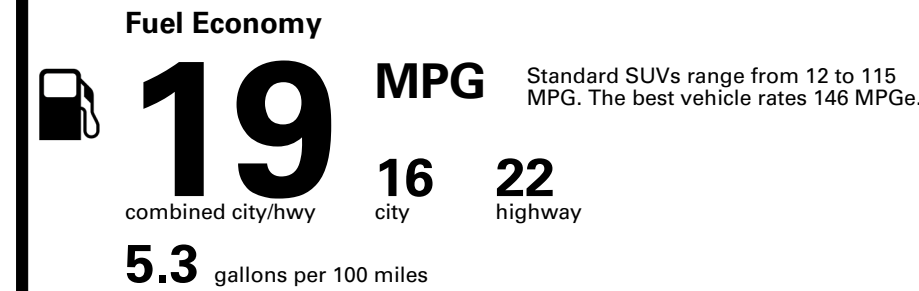

PORT OF ENTRY:
PH

TRANSPORT:
TRUCK

ACCESSORY WEIGHT:
21 lbs./ 10 kgs.

EMISSIONS:
This vehicle is certified to meet emission requirements in all 50 states

Inland Freight & Handling : \$1,495.00

TOTAL PRICE: \$86,375.00

120 A 1587GLOVI

EPA DOT Fuel Economy and Environment

Gasoline Vehicle

You spend \$8,000
more in fuel costs over 5 years compared to the average new vehicle.

Annual fuel cost \$3,300

Fuel Economy & Greenhouse Gas Rating (tailpipe only)