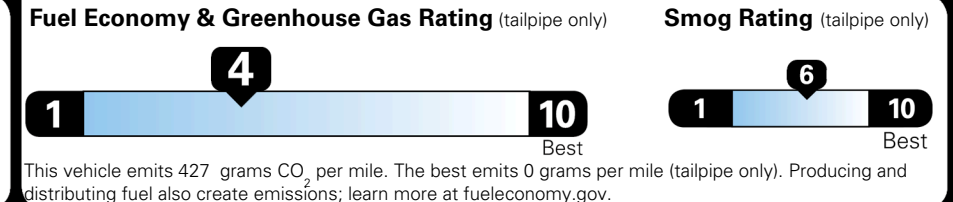

Full Tank of Gas

GENESIS WARRANTY

- 5-year/60,000-mile New Vehicle Warranty*
- 10-year/100,000-mile Powertrain Warranty*
- 7-year/Unlimited-mile Anti-perforation Warranty*
- Limited warranties, see retailer for details

Manufacturer's Suggested Retail Price: $73,500.00

ADDED FEATURES:

- *SAVILE SILVER(SSS) Paint $650.00
- Accessories
- *All Season Fitted Liners $235.00
- *Fragrance Cartridges $160.00
- *First Aid Kit $65.00

SOLD TO: MA708 SHIPPED TO: MA708
GENESIS OF BRAINTREE
575 QUINCY AVENUE
BRAINTREE MA 02184

VIN: KMUHCESB5TU353169	EXTERIOR COLOR: SAVILE SILVER	INTERIOR/SEAT COLOR: VANILLA BEIGE/SMOKY
MODEL: 8S4AAL9GW7A5	PORT OF ENTRY: PH	TRANSPORT: TRUCK
EMISSIONS: This vehicle is certified to meet emission requirements in all 50 states		ACCESSORY WEIGHT: 14 lbs./ 6 kgs.

Inland Freight & Handling : $1,495.00

TOTAL PRICE: $76,105.00

147 A 1696TONGA

EPA DOT Fuel Economy and Environment

Gasoline Vehicle

Fuel Economy

21 MPG
combined city/hwy

19 MPG
city

24 MPG
highway

4.8 gallons per 100 miles

Standard SUVs range from 12 to 115 MPG. The best vehicle rates 146 MPGe.

You spend $6,250
more in fuel costs over 5 years compared to the average new vehicle.

Annual fuel cost $2,950

Actual results will vary for many reasons, including driving conditions and how you drive and maintain your vehicle. The average new vehicle gets 29 MPG and costs $8,500 to fuel over 5 years. Cost estimates are based on 15,000 miles per year at $ 4.15 per gallon. MPGe is miles per gasoline gallon equivalent. Vehicle emissions are a significant cause of climate change and smog.

fueleconomy.gov

Calculate personalized estimates and compare vehicles

GOVERNMENT 5-STAR SAFETY RATINGS

Overall Vehicle Score ★ ★ ★ ★ ★

Based on the combined rating of frontal, side and rollover. Should ONLY be compared to other vehicles of similar size and weight.

Frontal Crash	Driver Passenger	★ ★ ★ ★ ★
Based on the risk of injury in a frontal impact. Should ONLY be compared to other vehicles of similar size and weight.		
Side Crash	Front seat Rear seat	★ ★ ★ ★ ★
Based on the risk of injury in a side impact.		
Rollover		★ ★ ★ ★
Based on the risk of rollover in a single-vehicle crash.		

Star ratings range from 1 to 5 stars (★★★★★) with 5 being the highest.
Source: National Highway Traffic Safety Administration (NHTSA).
www.safercar.gov or 1-888-327-4236

Manufacturer's suggested retail price includes manufacturer's recommended pre-delivery service. Gasoline license and title fees state and local taxes and dealer installed options and accessories are not included in the manufacturer's suggested retail price. This label has been affixed to this vehicle by Genesis Motor America, pursuant to the requirements of 15 U.S.C. 1231 et seq. which prohibits its removal or alteration prior to delivery to the ultimate purchaser.

PARTS CONTENT INFORMATION

FOR VEHICLES IN THIS CARLINE: U.S./CANADIAN PARTS CONTENT: 3 %
MAJOR SOURCES OF FOREIGN PARTS CONTENT: KOREA: 80 %
FOR THIS VEHICLE: FINAL ASSEMBLY POINT: ULSAN, KOREA
COUNTRY OF ORIGIN:

ENGINE: KOREA **TRANSMISSION: KOREA**
Note: Parts content does not include final assembly, distribution, or other non-parts costs.