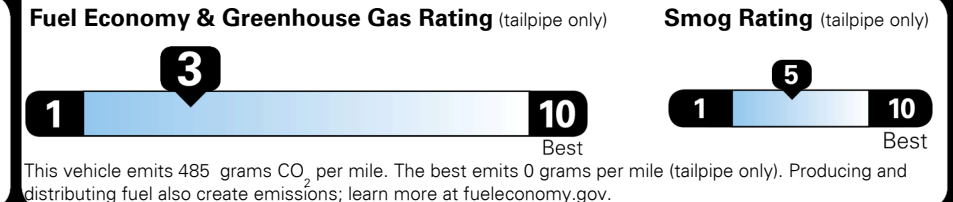

Full Tank of Gas

GENESIS WARRANTY

- 5-year/60,000-mile New Vehicle Warranty*
- 10-year/100,000-mile Powertrain Warranty*
- 7-year/Unlimited-mile Anti-perforation Warranty*
- Limited warranties, see retailer for details

Manufacturer's Suggested Retail Price: $78,350.00

ADDED FEATURES:

- *CERES BLUE(ASA) Paint $650.00
- Accessories
- *Cargo Mat $200.00
- *First Aid Kit $65.00
- *Illuminated Door Scuff Plates $425.00
- *NFC Key Card $30.00

SOLD TO: MA708 SHIPPED TO: MA708
GENESIS OF BRAINTREE
575 QUINCY AVENUE
BRAINTREE MA 02184

VIN: KMTGG4SD1TU330407	EXTERIOR COLOR: CERES BLUE	INTERIOR/SEAT COLOR: VANILLA BEIGE/ASH
MODEL: S1492A65	PORT OF ENTRY: PH	TRANSPORT: TRUCK
EMISSIONS: This vehicle is certified to meet emission requirements in all 50 states		ACCESSORY WEIGHT: 10 lbs./ 5 kgs.

TOTAL PRICE: $81,215.00

37 A 0456QGRAND

Inland Freight & Handling : $1,495.00

EPA DOT Fuel Economy and Environment

Gasoline Vehicle

Fuel Economy

18 MPG
combined city/hwy

15 city 24 highway

5.6 gallons per 100 miles

Large Cars range from 14 to 146 MPG. The best vehicle rates 146 MPG.

You spend $8,750
more in fuel costs over 5 years compared to the average new vehicle.

Annual fuel cost $3,450

Actual results will vary for many reasons, including driving conditions and how you drive and maintain your vehicle. The average new vehicle gets 29 MPG and costs $8,500 to fuel over 5 years. Cost estimates are based on 15,000 miles per year at $ 4.15 per gallon. MPGe is miles per gasoline gallon equivalent. Vehicle emissions are a significant cause of climate change and smog.

fueleconomy.gov
Calculate personalized estimates and compare vehicles

GOVERNMENT 5-STAR SAFETY RATINGS

Overall Vehicle Score ★ ★ ★ ★ ★

Based on the combined rating of frontal, side and rollover. Should ONLY be compared to other vehicles of similar size and weight.

Frontal Crash	Driver Passenger	★ ★ ★ ★ ★
Based on the risk of injury in a frontal impact. Should ONLY be compared to other vehicles of similar size and weight.		
Side Crash	Front seat Rear seat	★ ★ ★ ★ ★
Based on the risk of injury in a side impact.		
Rollover		★ ★ ★ ★ ★
Based on the risk of rollover in a single-vehicle crash.		

Manufacturer's suggested retail price includes manufacturer's recommended pre-delivery service. Gasoline license and title fees state and local taxes and dealer installed options and accessories are not included in the manufacturer's suggested retail price. This label has been affixed to this vehicle by Genesis Motor America, pursuant to the requirements of 15 U.S.C. 1231 et seq. which prohibits its removal or alteration prior to delivery to the ultimate purchaser.

Star ratings range from 1 to 5 stars (★★★★★) with 5 being the highest.
Source: National Highway Traffic Safety Administration (NHTSA).
www.safercar.gov or 1-888-327-4236

PARTS CONTENT INFORMATION

FOR VEHICLES IN THIS CARLINE: U.S./CANADIAN PARTS CONTENT: 3 %

MAJOR SOURCES OF FOREIGN PARTS CONTENT: KOREA: 80 %

FOR THIS VEHICLE: FINAL ASSEMBLY POINT: ULSAN, KOREA

COUNTRY OF ORIGIN:

ENGINE: KOREA TRANSMISSION: KOREA

Note: Parts content does not include final assembly, distribution, or other non-parts costs.