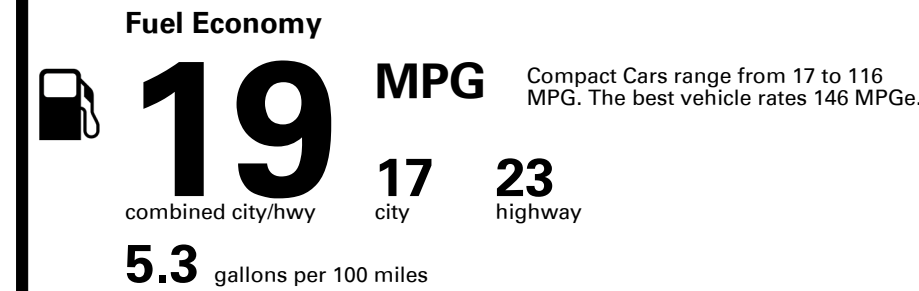

Inland Freight & Handling : \$1,395.00

TOTAL PRICE: \$58,095.00

EPA DOT Fuel Economy and Environment

Gasoline Vehicle

You spend \$8,000
more in fuel costs over 5 years
compared to the average new vehicle.