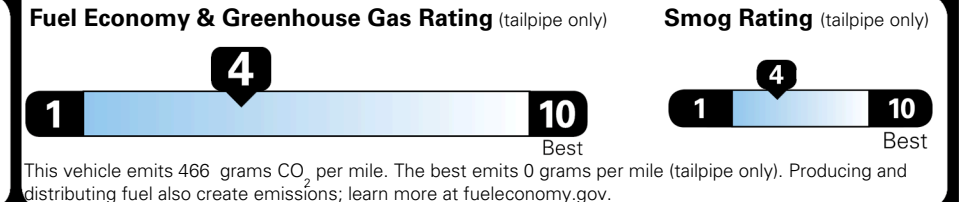

Additional Standard Features

- Carpeted Floor Mats

Full Tank of Gas

GENESIS WARRANTY

- 5-year / 60,000-mile New Vehicle Warranty*
- 10-year / 100,000-mile Powertrain Warranty*
- 7-year / Unlimited-mile Anti-perforation Warranty*
- Limited warranties, see dealer for details

Manufacturer's Suggested Retail Price: $55,600.00

ADDED FEATURES:

- *VIK BLACK(PH3) Paint $650.00
- Accessories
- *All Season Fitted Liners $235.00
- *Reversible Cargo Tray $195.00
- *First Aid Kit $65.00
- *Cargo Blocks $40.00
- *NFC Key Card $30.00

SOLD TO: MA708 SHIPPED TO: MA708
GENESIS OF BRAINTREE
575 QUINCY AVENUE
BRAINTREE MA 02184

VIN: KMTG54SE7TU176283	EXTERIOR COLOR: VIK BLACK	INTERIOR/SEAT COLOR: FOG GRAY TWO TONE/FOG
MODEL: 7C7AAJ5GS4A5	PORT OF ENTRY: PH	TRANSPORT: TRUCK
EMISSIONS: This vehicle is certified to meet emission requirements in all 50 states		ACCESSORY WEIGHT: 14 lbs./ 6 kgs.

Inland Freight & Handling : $1,395.00

TOTAL PRICE: $58,210.00

EPA DOT Fuel Economy and Environment

Gasoline Vehicle

Fuel Economy

19 MPG
combined city/hwy

17 MPG
city

23 MPG
highway

5.3 gallons per 100 miles

Compact Cars range from 17 to 116 MPG. The best vehicle rates 146 MPGe.

You spend $8,000
more in fuel costs over 5 years compared to the average new vehicle.

Annual fuel cost $3,300

Actual results will vary for many reasons, including driving conditions and how you drive and maintain your vehicle. The average new vehicle gets 29 MPG and costs $8,500 to fuel over 5 years. Cost estimates are based on 15,000 miles per year at $ 4.15 per gallon. MPG is miles per gasoline gallon equivalent. Vehicle emissions are a significant cause of climate change and smog.

fueleconomy.gov
Calculate personalized estimates and compare vehicles

GOVERNMENT 5-STAR SAFETY RATINGS

This vehicle has not been rated by the government for overall vehicle score, frontal crash, side crash or rollover risk.

Source: National Highway Traffic Safety Administration (NHTSA).
www.safercar.gov or 1-888-327-4236

Manufacturer's suggested retail price includes manufacturer's recommended pre-delivery service. Gasoline license and title fees state and local taxes and dealer installed options and accessories are not included in the manufacturer's suggested retail price. This label has been affixed to this vehicle by Genesis Motor America, pursuant to the requirements of 15 U.S.C. 1231 et seq. which prohibits its removal or alteration prior to delivery to the ultimate purchaser.

PARTS CONTENT INFORMATION

FOR VEHICLES IN THIS CARLINE: U.S./CANADIAN PARTS CONTENT: 5 %
MAJOR SOURCES OF FOREIGN PARTS CONTENT: KOREA: 80 %
FOR THIS VEHICLE: FINAL ASSEMBLY POINT: ULSAN, KOREA
COUNTRY OF ORIGIN:
ENGINE: KOREA TRANSMISSION: KOREA
Note: Parts content does not include final assembly, distribution, or other non-parts costs.