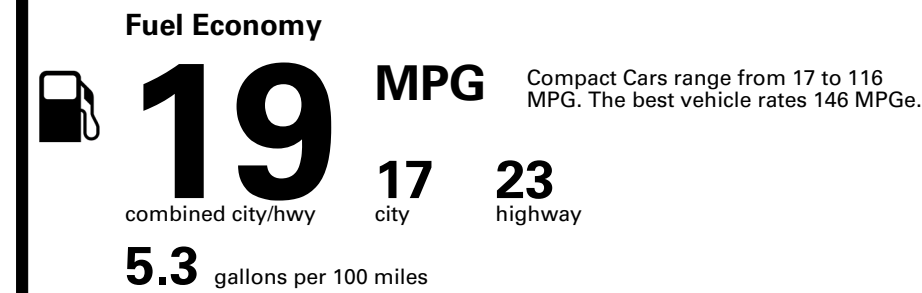

Inland Freight & Handling : \$1,395.00

TOTAL PRICE: \$57,520.00

EPA DOT Fuel Economy and Environment

Gasoline Vehicle

You spend \$8,000
 more in fuel costs over 5 years compared to the average new vehicle.