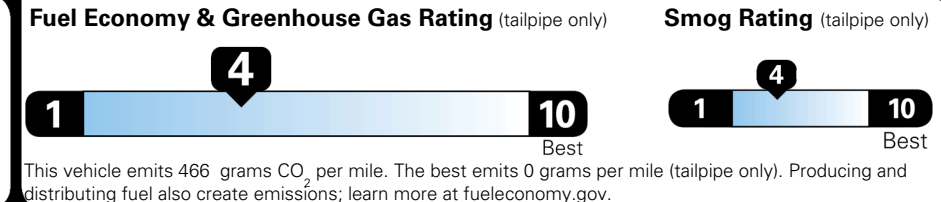

Additional Standard Features

- Carpeted Floor Mats

Full Tank of Gas

GENESIS WARRANTY

- 5-year / 60,000-mile New Vehicle Warranty*
- 10-year / 100,000-mile Powertrain Warranty*
- 7-year / Unlimited-mile Anti-perforation Warranty*
- Limited warranties, see dealer for details

Manufacturer's Suggested Retail Price: $55,600.00

ADDED FEATURES:

- *CAPRI BLUE(NRB) Paint $650.00
- Accessories
- *All Season Fitted Liners $235.00
- *Reversible Cargo Tray $195.00
- *First Aid Kit $65.00
- *Cargo Blocks $40.00
- *NFC Key Card $30.00

SOLD TO: MA708 SHIPPED TO: MA708
GENESIS OF BRAINTREE
575 QUINCY AVENUE
BRAINTREE MA 02184

VIN: KMTG54SE0TU176321	EXTERIOR COLOR: CAPRI BLUE	INTERIOR/SEAT COLOR: OBSIDIAN BLACK/OBSIDIAN
MODEL: 7C7AAJ5GS4A5	PORT OF ENTRY: PH	TRANSPORT: TRUCK
EMISSIONS: This vehicle is certified to meet emission requirements in all 50 states		ACCESSORY WEIGHT: 14 lbs./ 6 kgs.

Inland Freight & Handling : $1,395.00

TOTAL PRICE: $58,210.00

EPA DOT Fuel Economy and Environment

Gasoline Vehicle

Fuel Economy

19 MPG
combined city/hwy

17 MPG
city

23 MPG
highway

5.3 gallons per 100 miles

Compact Cars range from 17 to 116 MPG. The best vehicle rates 146 MPGe.

You spend $8,000
more in fuel costs over 5 years compared to the average new vehicle.

Annual fuel cost $3,300

Actual results will vary for many reasons, including driving conditions and how you drive and maintain your vehicle. The average new vehicle gets 29 MPG and costs $8,500 to fuel over 5 years. Cost estimates are based on 15,000 miles per year at $ 4.15 per gallon. MPG is miles per gasoline gallon equivalent. Vehicle emissions are a significant cause of climate change and smog.

fueleconomy.gov
Calculate personalized estimates and compare vehicles

GOVERNMENT 5-STAR SAFETY RATINGS

This vehicle has not been rated by the government for overall vehicle score, frontal crash, side crash or rollover risk.

Source: National Highway Traffic Safety Administration (NHTSA).
www.safercar.gov or 1-888-327-4236

Manufacturer's suggested retail price includes manufacturer's recommended pre-delivery service. Gasoline license and title fees state and local taxes and dealer installed options and accessories are not included in the manufacturer's suggested retail price. This label has been affixed to this vehicle by Genesis Motor America, pursuant to the requirements of 15 U.S.C. 1231 et seq. which prohibits its removal or alteration prior to delivery to the ultimate purchaser.

PARTS CONTENT INFORMATION

FOR VEHICLES IN THIS CARLINE: U.S./CANADIAN PARTS CONTENT: 5 %
MAJOR SOURCES OF FOREIGN PARTS CONTENT: KOREA: 80 %
FOR THIS VEHICLE: FINAL ASSEMBLY POINT: ULSAN, KOREA
COUNTRY OF ORIGIN:
ENGINE: KOREA TRANSMISSION: KOREA
Note: Parts content does not include final assembly, distribution, or other non-parts costs.