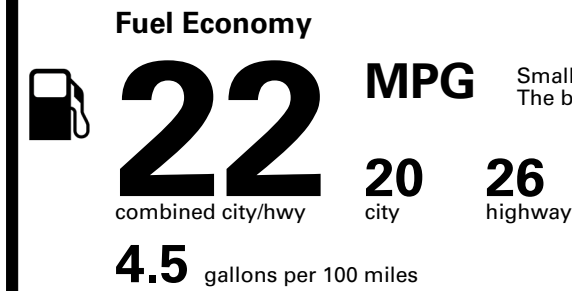

Inland Freight & Handling : \$1,495.00

TOTAL PRICE: \$62,785.00

157 A

EPA DOT Fuel Economy and Environment

Gasoline Vehicle

Small SUVs range from 14 to 125 MPG. The best vehicle rates 146 MPGe.

You spend \$5,750
more in fuel costs over 5 years
compared to the average new vehicle.

Annual fuel cost \$2,850

Fuel Economy & Greenhouse Gas Rating (tailpipe only)

Smog Rating (tailpipe only)

This vehicle emits 402 grams CO₂ per mile. The best emits 0 grams per mile (tailpipe only). Producing and distributing fuel also create emissions; learn more at fueleconomy.gov.