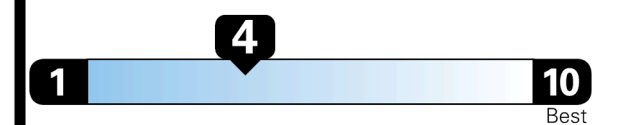

EPA DOT Fuel Economy and Environment

Gasoline Vehicle

Fuel Economy

20 MPG
combined city/hwy

18 city
24 highway

5.0 gallons per 100 miles

Small SUVs range from 14 to 118 MPG. The best vehicle rates 140 MPG.

You spend $6,500
more in fuel costs over 5 years compared to the average new vehicle.

Annual fuel cost $3,200

Fuel Economy & Greenhouse Gas Rating (tailpipe only)

Smog Rating (tailpipe only)