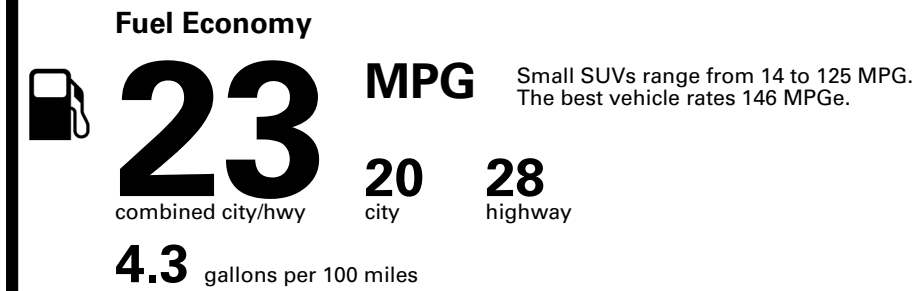

Inland Freight & Handling : \$1,495.00

TOTAL PRICE: \$59,390.00

148 A 1

EPA DOT Fuel Economy and Environment

Gasoline Vehicle

You spend \$5,000
more in fuel costs over 5 years compared to the average new vehicle.

Annual fuel cost \$2,700

Fuel Economy & Greenhouse Gas Rating (tailpipe only)

Smog Rating (tailpipe only)

This vehicle emits 393 grams CO₂ per mile. The best emits 0 grams per mile (tailpipe only). Producing and distributing fuel also create emissions; learn more at fueleconomy.gov.