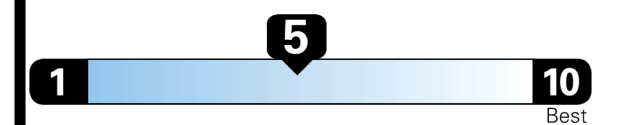

EPA DOT Fuel Economy and Environment

Gasoline Vehicle

Fuel Economy

23 MPG
combined city/hwy

20 city
28 highway

4.3 gallons per 100 miles

Small SUVs range from 14 to 125 MPG. The best vehicle rates 146 MPGe.

You spend $5,000
more in fuel costs over 5 years
compared to the average new vehicle.

Annual fuel cost $2,700

Fuel Economy & Greenhouse Gas Rating (tailpipe only)