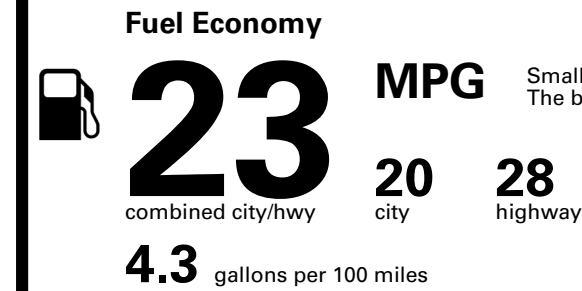

TRANSPORT:
TRUCK

ACCESSORY WEIGHT:
16 lbs./ 7 kgs.

EMISSIONS:
This vehicle is certified to meet emission requirements in all 50 states

TOTAL PRICE: \$59,420.00

155 A

Inland Freight & Handling : \$1,495.00

EPA DOT Fuel Economy and Environment

Gasoline Vehicle

Small SUVs range from 14 to 125 MPG. The best vehicle rates 146 MPGe.

You spend \$5,000
more in fuel costs over 5 years
compared to the average new vehicle.

Annual fuel cost \$2,700

Fuel Economy & Greenhouse Gas Rating (tailpipe only)