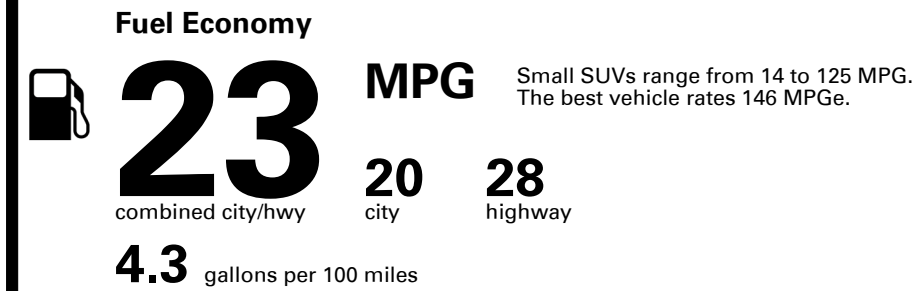

Inland Freight & Handling : \$1,495.00

TOTAL PRICE: \$58,580.00

38 A

EPA DOT Fuel Economy and Environment

Gasoline Vehicle

You spend \$5,000
more in fuel costs over 5 years compared to the average new vehicle.

Annual fuel cost \$2,700

Fuel Economy & Greenhouse Gas Rating (tailpipe only)

Smog Rating (tailpipe only)

This vehicle emits 393 grams CO₂ per mile. The best emits 0 grams per mile (tailpipe only). Producing and distributing fuel also create emissions; learn more at fueleconomy.gov.