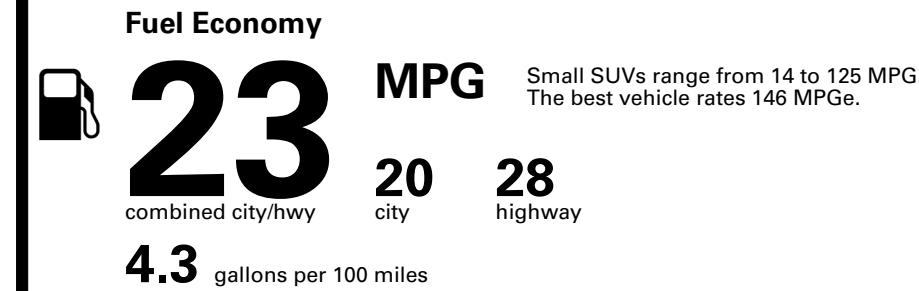

Inland Freight & Handling : \$1,495.00

TOTAL PRICE: \$53,895.00

EPA DOT Fuel Economy and Environment

Gasoline Vehicle

You spend \$5,000
more in fuel costs over 5 years compared to the average new vehicle.

Annual fuel cost \$2,700

Fuel Economy & Greenhouse Gas Rating (tailpipe only)

Smog Rating (tailpipe only)

This vehicle emits 393 grams CO₂ per mile. The best emits 0 grams per mile (tailpipe only). Producing and distributing fuel also create emissions; learn more at fueleconomy.gov.